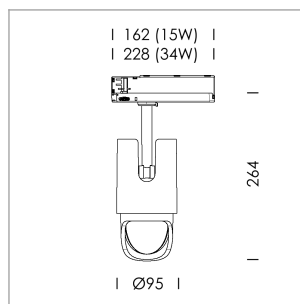

Ontero IC

Article number: 21480054

LIGHT TECHNOLOGY

LED	COB
Light colour	SpecialMeat
Luminous flux	1340 lm
System power	23 W
Luminaire Efficiency	58 lm/W
Reflector	WallBeam

LUMINAIRE

Rotation angle	330°
Swivel angle	+/- 90°
Weight	1.1 kg
Protection rating . class	IP 20 . II
Luminaire colour	stratosilver

OPTIONAL

RAL-colours, NCS-colours (powder coating or wet spraying) on inquiry, surface alloys on inquiry, changeable reflector, Casambi model on inquiry

Surface-mounted luminaire with LED, rated life of the LED L80/B10 > 50000 h, chromaticity tolerance 2 SDCM (initial), reflector with asymmetrical light distribution pattern, primary reflector and kick reflector 99% pure aluminium in MIRO-Silver®, attachment with kick reflector to the ceiling approach of the light cone, exchangeable reflector unit in high-sheen black plastic, with glass cover, luminaire head die-cast aluminium, powder-coated, rotation angle 330°, swivel angle +/-90°, luminaire head/retention arm die-cast aluminium, stratosilver

In-Track-Adapter, Fix Current, black,
max. 50 luminaires per circuit (B16A fuse)

Note: All data are typical values. System features may change with product improvements due to technical advances. Errors excepted.