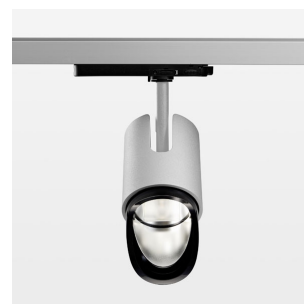

Ontero IC

Article number: 21480054

LIGHT TECHNOLOGY

LED	COB
Light colour	SpecialMeat
Luminous flux	1340 lm
System power	23 W
Luminaire Efficiency	58 lm/W
Reflector	WallBeam

LUMINAIRE

Rotation angle	330°
Swivel angle	+/- 90°
Weight	1.1 kg
Protection rating . class	IP 20 . II
Luminaire colour	stratosilver

OPTIONAL

RAL-colours, NCS-colours (powder coating or wet spraying) on inquiry, surface alloys on inquiry, changeable reflector, Casambi model on inquiry

Surface-mounted luminaire with LED, rated life of the LED L80/B10 > 50000 h, chromaticity tolerance 2 SDCM (initial), reflector with asymmetrical light distribution pattern, primary reflector and kick reflector 99% pure aluminium in MIRO-Silver®, attachment with kick reflector to the ceiling approach of the light cone, exchangeable reflector unit in high-sheen black plastic, with glass cover, luminaire head die-cast aluminium, powder-coated, rotation angle 330°, swivel angle +/-90°, luminaire head/retention arm die-cast aluminium, stratosilver