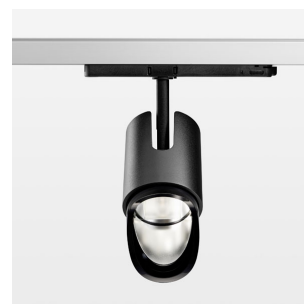

Ontero IC

Article number: 21480109

LIGHT TECHNOLOGY

LED	COB
Light colour	SpecialMeat
Luminous flux	2110 lm
System power	41 W
Luminaire Efficiency	51 lm/W
Reflector	WallBeam

LUMINAIRE

Rotation angle	330°
Swivel angle	+90° / -90°
Weight	1.1 kg
Protection rating . class	IP 20 . II
Luminaire colour	stratoblack

OPCJA

RAL-colours, NCS-colours (powder coating or wet spraying) on inquiry, surface alloys on inquiry, changeable reflector, Casambi model on inquiry

Surface-mounted luminaire with LED, rated life of the LED L80/B10 > 50000 h, chromaticity tolerance 2 SDCM (initial), reflector with asymmetrical light distribution pattern, primary reflector and kick reflector 99% pure aluminium in MIRO-Silver®, attachment with kick reflector to the ceiling approach of the light cone, exchangeable reflector unit in high-sheen black plastic, with glass cover, luminaire head die-cast aluminium, powder-coated, rotation angle 330°, swivel angle +90°/-90°, luminaire head/retention arm die-cast aluminium, stratoblack