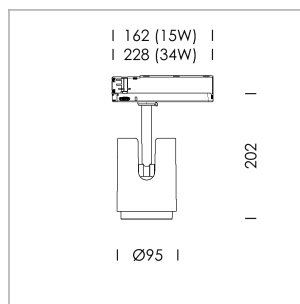

Ontero IC

Article number: 21489072

LIGHT TECHNOLOGY

LED	COB
Light colour	BeCool
Luminous flux	3380 lm
System power	41 W
Luminaire Efficiency	82 lm/W
Reflector	WallBeam

LUMINAIRE

Rotation angle	330°
Swivel angle	+90° / -90°
Weight	1.1 kg
Protection rating . class	IP 20 . II
Luminaire colour	special colour

OPTIONEEL

RAL-colours, NCS-colours (powder coating or wet spraying) on inquiry, surface alloys on inquiry, changeable reflector, Casambi model on inquiry

Surface-mounted luminaire with LED, rated life of the LED L80/B10 > 50000 h, colour rendering index CRI > 96, chromaticity tolerance 3 SDCM (initial), reflector with asymmetrical light distribution pattern, primary reflector and kick reflector 99% pure aluminium in MIRO-Silver®, attachment with kick reflector to the ceiling approach of the light cone, exchangeable reflector unit in high-sheen black plastic, with glass cover, luminaire head die-cast aluminium, powder-coated, rotation angle 330°, swivel angle +90°/-90°, luminaire head/retention arm die-cast aluminium, special colour

Multiadapter black, inclusive driver unit: 220-240 V~ / 50-60 Hz, max. 64 luminaires per circuit (B16A fuse)

Note: All data are typical values. System features may change with product improvements due to technical advances. Errors excepted.