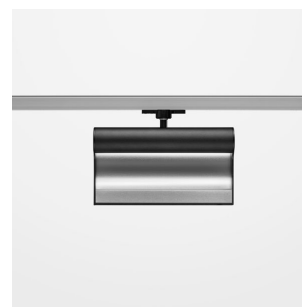

### LIGHT TECHNOLOGY

LED	SMD Line
Light colour	830
Luminous flux	2350 lm
System power	28 W
Luminaire Efficiency	84 lm/W
Reflector	WallWash

### LUMINAIRE

Rotation angle	330°
Weight	1.24 kg
Protection rating . class	IP20 . I
Luminaire colour	stratoblack

### OPCJA

RAL-colours, NCS-colours (powder coating or wet spraying) on inquiry, surface alloys on inquiry, honeycomb louver

Surface-mounted wallwasher with LED, rated life of the LED L80/B10 > 50000 h, colour rendering index CRI > 80, chromaticity tolerance 3 SDCM (initial), reflector with asymmetrical light distribution pattern, reflector pure aluminium 99,99% in MIRO-Silver®, end caps die-cast aluminium, powder-coated, rotation angle 330°, luminaire housing aluminium extrusion profile, stratoblack