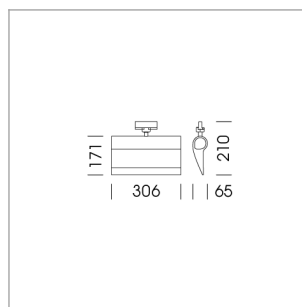

### LIGHT TECHNOLOGY

LED	SMD Line
Light colour	830
Luminous flux	2350 lm
System power	28 W
Luminaire Efficiency	84 lm/W
Reflector	WallWash

### LUMINAIRE

Rotation angle	330°
Weight	1.24 kg
Protection rating . class	IP20 . I
Luminaire colour	stratoblack

### OPCJA

RAL-colours, NCS-colours (powder coating or wet spraying) on inquiry, surface alloys on inquiry, honeycomb louver

Surface-mounted wallwasher with LED, rated life of the LED L80/B10 > 50000 h, colour rendering index CRI > 80, chromaticity tolerance 3 SDCM (initial), reflector with asymmetrical light distribution pattern, reflector pure aluminium 99,99% in MIRO-Silver®, end caps die-cast aluminium, powder-coated, rotation angle 330°, luminaire housing aluminium extrusion profile, stratoblack