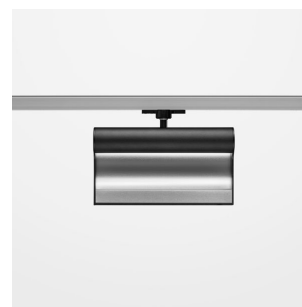

Ontero ID

Article number: 20940002

LIGHT TECHNOLOGY

LED	SMD line
Light colour	835
Luminous flux	2390 lm
System power	28 W
Luminaire Efficiency	85 lm/W
Reflector	WallWash

LUMINAIRE

Rotation angle	330°
Weight	1.24 kg
Protection rating . class	IP20 . I
Luminaire colour	stratoblack

OPCJA

RAL-colours, NCS-colours (powder coating or wet spraying) on inquiry, surface alloys on inquiry, honeycomb louver

Surface-mounted wallwasher with LED, rated life of the LED L80/B10 > 50000 h, colour rendering index CRI > 80, chromaticity tolerance 3 SDCM (initial), reflector with asymmetrical light distribution pattern, reflector pure aluminium 99,99% in MIRO-Silver®, end caps die-cast aluminium, powder-coated, rotation angle 330°, luminaire housing aluminium extrusion profile, stratoblack