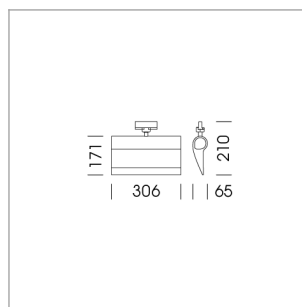

Ontero ID

Article number: 20940002

LIGHT TECHNOLOGY

LED	SMD line
Light colour	835
Luminous flux	2390 lm
System power	28 W
Luminaire Efficiency	85 lm/W
Reflector	WallWash

LUMINAIRE

Rotation angle	330°
Weight	1.24 kg
Protection rating . class	IP20 . I
Luminaire colour	stratoblack

OPCJA

RAL-colours, NCS-colours (powder coating or wet spraying) on inquiry, surface alloys on inquiry, honeycomb louver

Surface-mounted wallwasher with LED, rated life of the LED L80/B10 > 50000 h, colour rendering index CRI > 80, chromaticity tolerance 3 SDCM (initial), reflector with asymmetrical light distribution pattern, reflector pure aluminium 99,99% in MIRO-Silver®, end caps die-cast aluminium, powder-coated, rotation angle 330°, luminaire housing aluminium extrusion profile, stratoblack