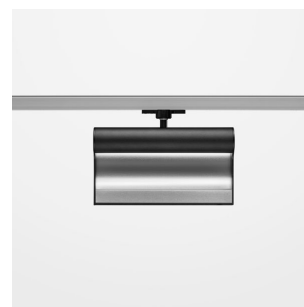

### LIGHT TECHNOLOGY

LED	SMD Line
Light colour	840
Luminous flux	2430 lm
System power	28 W
Luminaire Efficiency	87 lm/W
Reflector	WallWash

### LUMINAIRE

Rotation angle	330°
Weight	1.24 kg
Protection rating . class	IP20 . I
Luminaire colour	stratoblack

### OPCJA

RAL-colours, NCS-colours (powder coating or wet spraying) on inquiry, surface alloys on inquiry, honeycomb louver

Surface-mounted wallwasher with LED, rated life of the LED L80/B10 > 50000 h, colour rendering index CRI > 80, chromaticity tolerance 3 SDCM (initial), reflector with asymmetrical light distribution pattern, reflector pure aluminium 99,99% in MIRO-Silver®, end caps die-cast aluminium, powder-coated, rotation angle 330°, luminaire housing aluminium extrusion profile, stratoblack