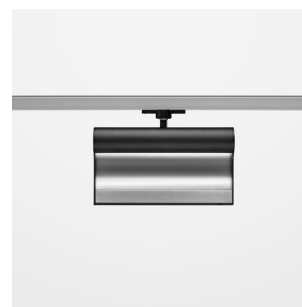

Ontero ID

Article number: 20940004

LIGHT TECHNOLOGY

LED	SMD Line
Light colour	927
Luminous flux	1810 lm
System power	28 W
Luminaire Efficiency	65 lm/W
Reflector	WallWash

LUMINAIRE

Rotation angle	330°
Weight	1.24 kg
Protection rating . class	IP20 . I
Luminaire colour	stratoblack

OPTIONAL

RAL-colours, NCS-colours (powder coating or wet spraying) on inquiry, surface alloys on inquiry, honeycomb louver

Surface-mounted wallwasher with LED, rated life of the LED L80/B10 > 50000 h, colour rendering index CRI > 90, chromaticity tolerance 3 SDCM (initial), reflector with asymmetrical light distribution pattern, reflector pure aluminium 99,99% in MIRO-Silver®, end caps die-cast aluminium, powder-coated, rotation angle 330°, luminaire housing aluminium extrusion profile, stratoblack