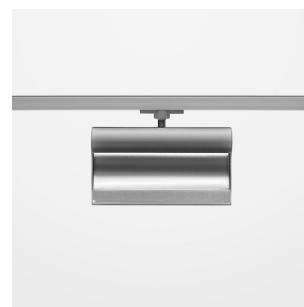

Ontero ID

Article number: 20940005

LIGHT TECHNOLOGY

LED	SMD Line
Light colour	830
Luminous flux	2350 lm
System power	28 W
Luminaire Efficiency	84 lm/W
Reflector	WallWash

LUMINAIRE

Rotation angle	330°
Weight	1.24 kg
Protection rating . class	IP20 . I
Luminaire colour	stratosilver

OPTIONEEL

RAL-colours, NCS-colours (powder coating or wet spraying) on inquiry, surface alloys on inquiry, honeycomb louver

Surface-mounted wallwasher with LED, rated life of the LED L80/B10 > 50000 h, colour rendering index CRI > 80, chromaticity tolerance 3 SDCM (initial), reflector with asymmetrical light distribution pattern, reflector pure aluminium 99,99% in MIRO-Silver®, end caps die-cast aluminium, powder-coated, rotation angle 330°, luminaire housing aluminium extrusion profile, stratosilver