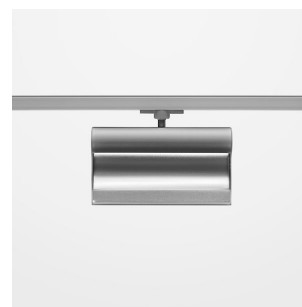

Ontero ID

Article number: 20940005

LIGHT TECHNOLOGY

LED	SMD Line
Light colour	830
Luminous flux	2350 lm
System power	28 W
Luminaire Efficiency	84 lm/W
Reflector	WallWash

LUMINAIRE

Rotation angle	330°
Weight	1.24 kg
Protection rating . class	IP20 . I
Luminaire colour	stratosilver

OPCJA

RAL-colours, NCS-colours (powder coating or wet spraying) on inquiry, surface alloys on inquiry, honeycomb louver

Surface-mounted wallwasher with LED, rated life of the LED L80/B10 > 50000 h, colour rendering index CRI > 80, chromaticity tolerance 3 SDCM (initial), reflector with asymmetrical light distribution pattern, reflector pure aluminium 99,99% in MIRO-Silver®, end caps die-cast aluminium, powder-coated, rotation angle 330°, luminaire housing aluminium extrusion profile, stratosilver