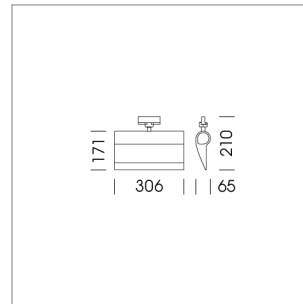

Ontero ID

Article number: 20940007

LIGHT TECHNOLOGY

LED	SMD Line
Light colour	840
Luminous flux	2430 lm
System power	28 W
Luminaire Efficiency	87 lm/W
Reflector	WallWash

LUMINAIRE

Rotation angle	330°
Weight	1.24 kg
Protection rating . class	IP20 . I
Luminaire colour	stratosilver

OPTIONAL

RAL-colours, NCS-colours (powder coating or wet spraying) on inquiry, surface alloys on inquiry, honeycomb louver

Surface-mounted wallwasher with LED, rated life of the LED L80/B10 > 50000 h, colour rendering index CRI > 80, chromaticity tolerance 3 SDCM (initial), reflector with asymmetrical light distribution pattern, reflector pure aluminium 99,99% in MIRO-Silver®, end caps die-cast aluminium, powder-coated, rotation angle 330°, luminaire housing aluminium extrusion profile, stratosilver