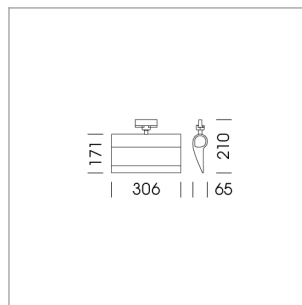

Ontero ID

Article number: 20940007

LIGHT TECHNOLOGY

LED	SMD Line
Light colour	840
Luminous flux	2430 lm
System power	28 W
Luminaire Efficiency	87 lm/W
Reflector	WallWash

LUMINAIRE

Rotation angle	330°
Weight	1.24 kg
Protection rating . class	IP20 . I
Luminaire colour	stratosilver

OPCJA

RAL-colours, NCS-colours (powder coating or wet spraying) on inquiry, surface alloys on inquiry, honeycomb louver

Surface-mounted wallwasher with LED, rated life of the LED L80/B10 > 50000 h, colour rendering index CRI > 80, chromaticity tolerance 3 SDCM (initial), reflector with asymmetrical light distribution pattern, reflector pure aluminium 99,99% in MIRO-Silver®, end caps die-cast aluminium, powder-coated, rotation angle 330°, luminaire housing aluminium extrusion profile, stratosilver