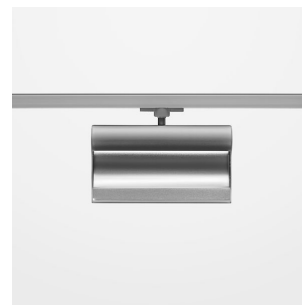

Ontero ID

Article number: 20940007

LIGHT TECHNOLOGY

LED	SMD Line
Light colour	840
Luminous flux	2430 lm
System power	28 W
Luminaire Efficiency	87 lm/W
Reflector	WallWash

LUMINAIRE

Rotation angle	330°
Weight	1.24 kg
Protection rating . class	IP20 . I
Luminaire colour	stratosilver

OPCJA

RAL-colours, NCS-colours (powder coating or wet spraying) on inquiry, surface alloys on inquiry, honeycomb louver

Surface-mounted wallwasher with LED, rated life of the LED L80/B10 > 50000 h, colour rendering index CRI > 80, chromaticity tolerance 3 SDCM (initial), reflector with asymmetrical light distribution pattern, reflector pure aluminium 99,99% in MIRO-Silver®, end caps die-cast aluminium, powder-coated, rotation angle 330°, luminaire housing aluminium extrusion profile, stratosilver