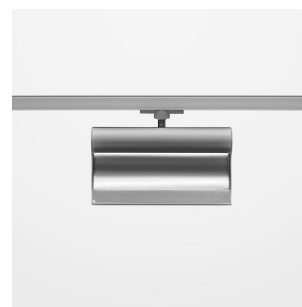

### LIGHT TECHNOLOGY

LED	SMD Line
Light colour	840
Luminous flux	2430 lm
System power	28 W
Luminaire Efficiency	87 lm/W
Reflector	WallWash

### LUMINAIRE

Rotation angle	330°
Weight	1.24 kg
Protection rating . class	IP20 . I
Luminaire colour	stratosilver

### OPTIONEEL

RAL-colours, NCS-colours (powder coating or wet spraying) on inquiry, surface alloys on inquiry, honeycomb louver

Surface-mounted wallwasher with LED, rated life of the LED L80/B10 > 50000 h, colour rendering index CRI > 80, chromaticity tolerance 3 SDCM (initial), reflector with asymmetrical light distribution pattern, reflector pure aluminium 99,99% in MIRO-Silver®, end caps die-cast aluminium, powder-coated, rotation angle 330°, luminaire housing aluminium extrusion profile, stratosilver