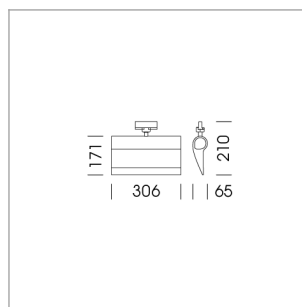

### LIGHT TECHNOLOGY

LED	SMD Line
Light colour	927
Luminous flux	1810 lm
System power	28 W
Luminaire Efficiency	65 lm/W
Reflector	WallWash

### LUMINAIRE

Rotation angle	330°
Weight	1.24 kg
Protection rating . class	IP20 . I
Luminaire colour	stratosilver

### OPCJA

RAL-colours, NCS-colours (powder coating or wet spraying) on inquiry, surface alloys on inquiry, honeycomb louver

Surface-mounted wallwasher with LED, rated life of the LED L80/B10 > 50000 h, colour rendering index CRI > 90, chromaticity tolerance 3 SDCM (initial), reflector with asymmetrical light distribution pattern, reflector pure aluminium 99,99% in MIRO-Silver®, end caps die-cast aluminium, powder-coated, rotation angle 330°, luminaire housing aluminium extrusion profile, stratosilver