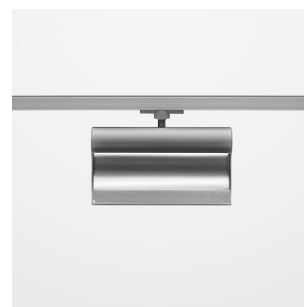

### LIGHT TECHNOLOGY

LED	SMD Line
Light colour	927
Luminous flux	1810 lm
System power	28 W
Luminaire Efficiency	65 lm/W
Reflector	WallWash

### LUMINAIRE

Rotation angle	330°
Weight	1.24 kg
Protection rating . class	IP20 . I
Luminaire colour	stratosilver

### OPCJA

RAL-colours, NCS-colours (powder coating or wet spraying) on inquiry, surface alloys on inquiry, honeycomb louver

Surface-mounted wallwasher with LED, rated life of the LED L80/B10 > 50000 h, colour rendering index CRI > 90, chromaticity tolerance 3 SDCM (initial), reflector with asymmetrical light distribution pattern, reflector pure aluminium 99,99% in MIRO-Silver®, end caps die-cast aluminium, powder-coated, rotation angle 330°, luminaire housing aluminium extrusion profile, stratosilver