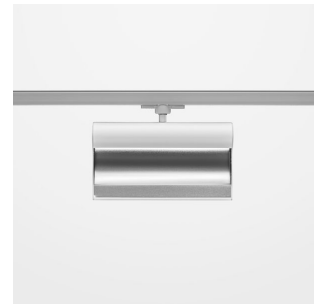

Ontero ID

Article number: 20940009

LIGHT TECHNOLOGY

LED	SMD Line
Light colour	830
Luminous flux	2350 lm
System power	28 W
Luminaire Efficiency	84 lm/W
Reflector	WallWash

LUMINAIRE

Rotation angle	330°
Weight	1.24 kg
Protection rating . class	IP20 . I
Luminaire colour	stratowhite

OPTIONEEL

RAL-colours, NCS-colours (powder coating or wet spraying) on inquiry, surface alloys on inquiry, honeycomb louver

Surface-mounted wallwasher with LED, rated life of the LED L80/B10 > 50000 h, colour rendering index CRI > 80, chromaticity tolerance 3 SDCM (initial), reflector with asymmetrical light distribution pattern, reflector pure aluminium 99,99% in MIRO-Silver®, end caps die-cast aluminium, powder-coated, rotation angle 330°, luminaire housing aluminium extrusion profile, stratowhite