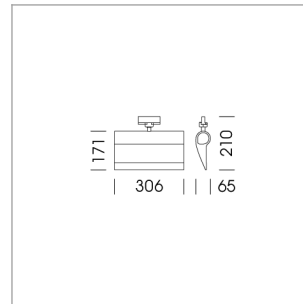

Ontero ID

Article number: 20940009

LIGHT TECHNOLOGY

LED	SMD Line
Light colour	830
Luminous flux	2350 lm
System power	28 W
Luminaire Efficiency	84 lm/W
Reflector	WallWash

LUMINAIRE

Rotation angle	330°
Weight	1.24 kg
Protection rating . class	IP20 . I
Luminaire colour	stratowhite

OPTIONEEL

RAL-colours, NCS-colours (powder coating or wet spraying) on inquiry, surface alloys on inquiry, honeycomb louver

Surface-mounted wallwasher with LED, rated life of the LED L80/B10 > 50000 h, colour rendering index CRI > 80, chromaticity tolerance 3 SDCM (initial), reflector with asymmetrical light distribution pattern, reflector pure aluminium 99,99% in MIRO-Silver®, end caps die-cast aluminium, powder-coated, rotation angle 330°, luminaire housing aluminium extrusion profile, stratowhite