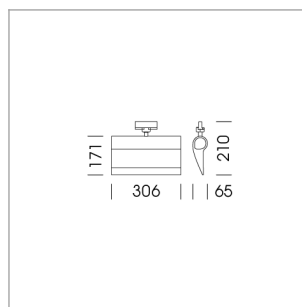

Ontero ID

Article number: 20940010

LIGHT TECHNOLOGY

LED	SMD line
Light colour	835
Luminous flux	2390 lm
System power	28 W
Luminaire Efficiency	85 lm/W
Reflector	WallWash

LUMINAIRE

Rotation angle	330°
Weight	1.24 kg
Protection rating . class	IP20 . I
Luminaire colour	stratowhite

OPTIONAL

RAL-colours, NCS-colours (powder coating or wet spraying) on inquiry, surface alloys on inquiry, honeycomb louver

Surface-mounted wallwasher with LED, rated life of the LED L80/B10 > 50000 h, colour rendering index CRI > 80, chromaticity tolerance 3 SDCM (initial), reflector with asymmetrical light distribution pattern, reflector pure aluminium 99,99% in MIRO-Silver®, end caps die-cast aluminium, powder-coated, rotation angle 330°, luminaire housing aluminium extrusion profile, stratowhite