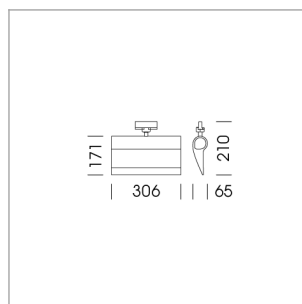

Ontero ID

Article number: 20940011

LIGHT TECHNOLOGY

LED	SMD Line
Light colour	840
Luminous flux	2430 lm
System power	28 W
Luminaire Efficiency	87 lm/W
Reflector	WallWash

LUMINAIRE

Rotation angle	330°
Weight	1.24 kg
Protection rating . class	IP20 . I
Luminaire colour	stratowhite

OPTIONEEL

RAL-colours, NCS-colours (powder coating or wet spraying) on inquiry, surface alloys on inquiry, honeycomb louver

Surface-mounted wallwasher with LED, rated life of the LED L80/B10 > 50000 h, colour rendering index CRI > 80, chromaticity tolerance 3 SDCM (initial), reflector with asymmetrical light distribution pattern, reflector pure aluminium 99,99% in MIRO-Silver®, end caps die-cast aluminium, powder-coated, rotation angle 330°, luminaire housing aluminium extrusion profile, stratowhite