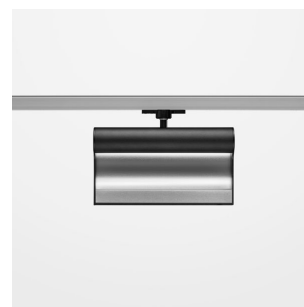

### LIGHT TECHNOLOGY

LED	SMD line
Light colour	835
Luminous flux	3420 lm
System power	44 W
Luminaire Efficiency	77 lm/W
Reflector	WallWash
Beam angle	

### LUMINAIRE

Rotation angle	330°
Weight	1.24 kg
Protection rating . class	IP20 . I
Luminaire colour	stratoblack

### OPTIONEEL

RAL-colours, NCS-colours (powder coating or wet spraying) on inquiry, surface alloys on inquiry, honeycomb louver

Surface-mounted wallwasher with LED, rated life of the LED L80/B10 > 50000 h, colour rendering index CRI > 80, chromaticity tolerance 3 SDCM (initial), reflector with asymmetrical light distribution pattern, reflector pure aluminium 99,99% in MIRO-Silver®, end caps die-cast aluminium, powder-coated, rotation angle 330°, luminaire housing aluminium extrusion profile, stratoblack