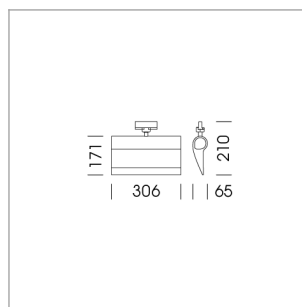

### LIGHT TECHNOLOGY

LED	SMD Line
Light colour	840
Luminous flux	3480 lm
System power	44 W
Luminaire Efficiency	79 lm/W
Reflector	WallWash
Beam angle	

### LUMINAIRE

Rotation angle	330°
Weight	1.24 kg
Protection rating . class	IP20 . I
Luminaire colour	stratoblack

### OPTIONEEL

RAL-colours, NCS-colours (powder coating or wet spraying) on inquiry, surface alloys on inquiry, honeycomb louver

Surface-mounted wallwasher with LED, rated life of the LED L80/B10 > 50000 h, colour rendering index CRI > 80, chromaticity tolerance 3 SDCM (initial), reflector with asymmetrical light distribution pattern, reflector pure aluminium 99,99% in MIRO-Silver®, end caps die-cast aluminium, powder-coated, rotation angle 330°, luminaire housing aluminium extrusion profile, stratoblack