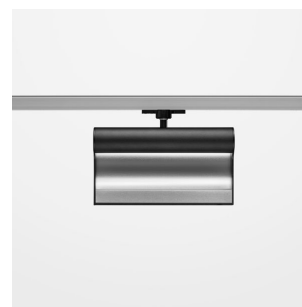

### LIGHT TECHNOLOGY

LED	SMD Line
Light colour	840
Luminous flux	3480 lm
System power	44 W
Luminaire Efficiency	79 lm/W
Reflector	WallWash
Beam angle	

### LUMINAIRE

Rotation angle	330°
Weight	1.24 kg
Protection rating . class	IP20 . I
Luminaire colour	stratoblack

### OPTIONEEL

RAL-colours, NCS-colours (powder coating or wet spraying) on inquiry, surface alloys on inquiry, honeycomb louver

Surface-mounted wallwasher with LED, rated life of the LED L80/B10 > 50000 h, colour rendering index CRI > 80, chromaticity tolerance 3 SDCM (initial), reflector with asymmetrical light distribution pattern, reflector pure aluminium 99,99% in MIRO-Silver®, end caps die-cast aluminium, powder-coated, rotation angle 330°, luminaire housing aluminium extrusion profile, stratoblack