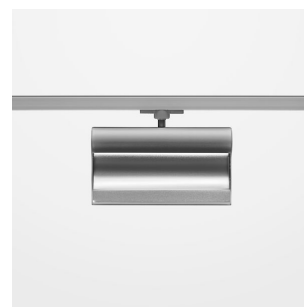

### LIGHT TECHNOLOGY

LED	SMD Line
Light colour	830
Luminous flux	3370 lm
System power	44 W
Luminaire Efficiency	76 lm/W
Reflector	WallWash
Beam angle	

### LUMINAIRE

Rotation angle	330°
Weight	1.24 kg
Protection rating . class	IP20 . I
Luminaire colour	stratosilver

### OPTIONEEL

RAL-colours, NCS-colours (powder coating or wet spraying) on inquiry, surface alloys on inquiry, honeycomb louver

Surface-mounted wallwasher with LED, rated life of the LED L80/B10 > 50000 h, colour rendering index CRI > 80, chromaticity tolerance 3 SDCM (initial), reflector with asymmetrical light distribution pattern, reflector pure aluminium 99,99% in MIRO-Silver®, end caps die-cast aluminium, powder-coated, rotation angle 330°, luminaire housing aluminium extrusion profile, stratosilver