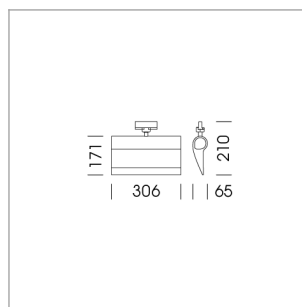

### LIGHT TECHNOLOGY

LED	SMD Line
Light colour	830
Luminous flux	3370 lm
System power	44 W
Luminaire Efficiency	76 lm/W
Reflector	WallWash
Beam angle	

### LUMINAIRE

Rotation angle	330°
Weight	1.24 kg
Protection rating . class	IP20 . I
Luminaire colour	stratosilver

### OPTIONEEL

RAL-colours, NCS-colours (powder coating or wet spraying) on inquiry, surface alloys on inquiry, honeycomb louver

Surface-mounted wallwasher with LED, rated life of the LED L80/B10 > 50000 h, colour rendering index CRI > 80, chromaticity tolerance 3 SDCM (initial), reflector with asymmetrical light distribution pattern, reflector pure aluminium 99,99% in MIRO-Silver®, end caps die-cast aluminium, powder-coated, rotation angle 330°, luminaire housing aluminium extrusion profile, stratosilver