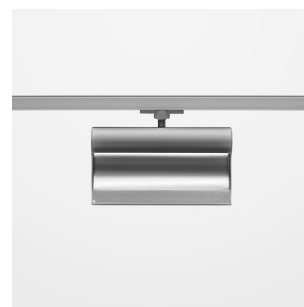

### LIGHT TECHNOLOGY

LED	SMD line
Light colour	835
Luminous flux	3420 lm
System power	44 W
Luminaire Efficiency	77 lm/W
Reflector	WallWash
Beam angle	

### LUMINAIRE

Rotation angle	330°
Weight	1.24 kg
Protection rating . class	IP20 . I
Luminaire colour	stratosilver

### OPTIONEEL

RAL-colours, NCS-colours (powder coating or wet spraying) on inquiry, surface alloys on inquiry, honeycomb louver

Surface-mounted wallwasher with LED, rated life of the LED L80/B10 > 50000 h, colour rendering index CRI > 80, chromaticity tolerance 3 SDCM (initial), reflector with asymmetrical light distribution pattern, reflector pure aluminium 99,99% in MIRO-Silver®, end caps die-cast aluminium, powder-coated, rotation angle 330°, luminaire housing aluminium extrusion profile, stratosilver