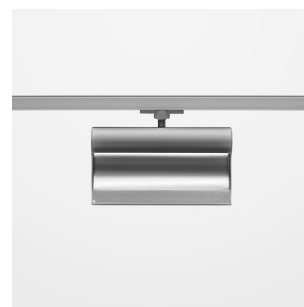

Ontero ID

Article number: 20950008

LIGHT TECHNOLOGY

LED	SMD Line
Light colour	927
Luminous flux	2590 lm
System power	44 W
Luminaire Efficiency	59 lm/W
Reflector	WallWash
Beam angle	

LUMINAIRE

Rotation angle	330°
Weight	1.24 kg
Protection rating . class	IP20 . I
Luminaire colour	stratosilver

OPTIONEEL

RAL-colours, NCS-colours (powder coating or wet spraying) on inquiry, surface alloys on inquiry, honeycomb louver

Surface-mounted wallwasher with LED, rated life of the LED L80/B10 > 50000 h, colour rendering index CRI > 90, chromaticity tolerance 3 SDCM (initial), reflector with asymmetrical light distribution pattern, reflector pure aluminium 99,99% in MIRO-Silver®, end caps die-cast aluminium, powder-coated, rotation angle 330°, luminaire housing aluminium extrusion profile, stratosilver