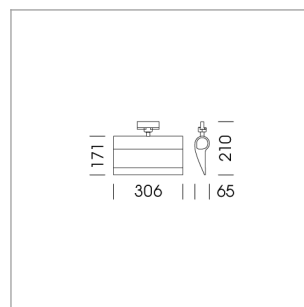

### LIGHT TECHNOLOGY

LED	SMD line
Light colour	835
Luminous flux	3420 lm
System power	44 W
Luminaire Efficiency	77 lm/W
Reflector	WallWash
Beam angle	

### LUMINAIRE

Rotation angle	330°
Weight	1.24 kg
Protection rating . class	IP20 . I
Luminaire colour	stratowhite

### OPTIONEEL

RAL-colours, NCS-colours (powder coating or wet spraying) on inquiry, surface alloys on inquiry, honeycomb louver

Surface-mounted wallwasher with LED, rated life of the LED L80/B10 > 50000 h, colour rendering index CRI > 80, chromaticity tolerance 3 SDCM (initial), reflector with asymmetrical light distribution pattern, reflector pure aluminium 99,99% in MIRO-Silver®, end caps die-cast aluminium, powder-coated, rotation angle 330°, luminaire housing aluminium extrusion profile, stratowhite