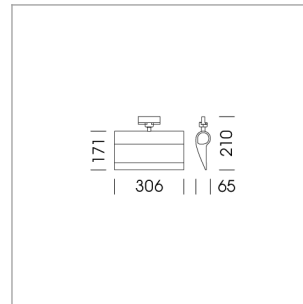

Ontero ID

Article number: 20950011

LIGHT TECHNOLOGY

LED	SMD Line
Light colour	840
Luminous flux	3480 lm
System power	44 W
Luminaire Efficiency	79 lm/W
Reflector	WallWash
Beam angle	

LUMINAIRE

Rotation angle	330°
Weight	1.24 kg
Protection rating . class	IP20 . I
Luminaire colour	stratowhite

OPTIONEEL

RAL-colours, NCS-colours (powder coating or wet spraying) on inquiry, surface alloys on inquiry, honeycomb louver

Surface-mounted wallwasher with LED, rated life of the LED L80/B10 > 50000 h, colour rendering index CRI > 80, chromaticity tolerance 3 SDCM (initial), reflector with asymmetrical light distribution pattern, reflector pure aluminium 99,99% in MIRO-Silver®, end caps die-cast aluminium, powder-coated, rotation angle 330°, luminaire housing aluminium extrusion profile, stratowhite