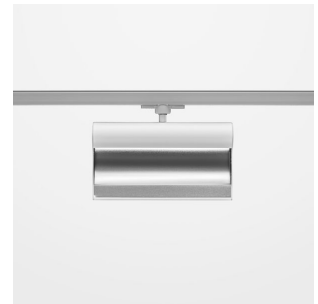

Ontero ID

Article number: 20950011

LIGHT TECHNOLOGY

LED	SMD Line
Light colour	840
Luminous flux	3480 lm
System power	44 W
Luminaire Efficiency	79 lm/W
Reflector	WallWash
Beam angle	

LUMINAIRE

Rotation angle	330°
Weight	1.24 kg
Protection rating . class	IP20 . I
Luminaire colour	stratowhite

OPTIONEEL

RAL-colours, NCS-colours (powder coating or wet spraying) on inquiry, surface alloys on inquiry, honeycomb louver

Surface-mounted wallwasher with LED, rated life of the LED L80/B10 > 50000 h, colour rendering index CRI > 80, chromaticity tolerance 3 SDCM (initial), reflector with asymmetrical light distribution pattern, reflector pure aluminium 99,99% in MIRO-Silver®, end caps die-cast aluminium, powder-coated, rotation angle 330°, luminaire housing aluminium extrusion profile, stratowhite