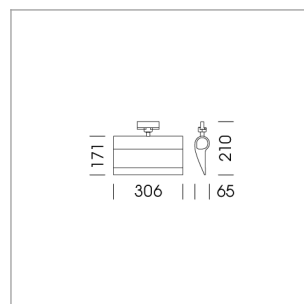

Ontero ID

Article number: 20960001

LIGHT TECHNOLOGY

LED	SMD Line
Light colour	830
Luminous flux	2350 lm
System power	28 W
Luminaire Efficiency	84 lm/W
Reflector	WallWash
Beam angle	

LUMINAIRE

Rotation angle	330°
Weight	1.24 kg
Protection rating . class	IP20 . I
Luminaire colour	stratoblack

OPTIONAL

RAL-colours, NCS-colours (powder coating or wet spraying) on inquiry, surface alloys on inquiry, honeycomb louver

Surface-mounted wallwasher with LED, rated life of the LED L80/B10 > 50000 h, colour rendering index CRI > 80, chromaticity tolerance 3 SDCM (initial), reflector with asymmetrical light distribution pattern, reflector pure aluminium 99,99% in MIRO-Silver®, end caps die-cast aluminium, powder-coated, rotation angle 330°, luminaire housing aluminium extrusion profile, stratoblack