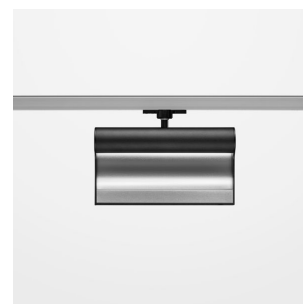

Ontero ID

Article number: 20960001

LIGHT TECHNOLOGY

LED	SMD Line
Light colour	830
Luminous flux	2350 lm
System power	28 W
Luminaire Efficiency	84 lm/W
Reflector	WallWash
Beam angle	

LUMINAIRE

Rotation angle	330°
Weight	1.24 kg
Protection rating . class	IP20 . I
Luminaire colour	stratoblack

OPTIONAL

RAL-colours, NCS-colours (powder coating or wet spraying) on inquiry, surface alloys on inquiry, honeycomb louver

Surface-mounted wallwasher with LED, rated life of the LED L80/B10 > 50000 h, colour rendering index CRI > 80, chromaticity tolerance 3 SDCM (initial), reflector with asymmetrical light distribution pattern, reflector pure aluminium 99,99% in MIRO-Silver®, end caps die-cast aluminium, powder-coated, rotation angle 330°, luminaire housing aluminium extrusion profile, stratoblack