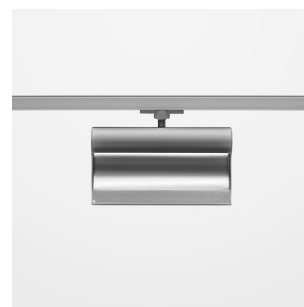

### LIGHT TECHNOLOGY

LED	SMD Line
Light colour	840
Luminous flux	2430 lm
System power	28 W
Luminaire Efficiency	87 lm/W
Reflector	WallWash
Beam angle	

### LUMINAIRE

Rotation angle	330°
Weight	1.24 kg
Protection rating . class	IP20 . I
Luminaire colour	stratosilver

### OPTIONAL

RAL-colours, NCS-colours (powder coating or wet spraying) on inquiry, surface alloys on inquiry, honeycomb louver

Surface-mounted wallwasher with LED, rated life of the LED L80/B10 > 50000 h, colour rendering index CRI > 80, chromaticity tolerance 3 SDCM (initial), reflector with asymmetrical light distribution pattern, reflector pure aluminium 99,99% in MIRO-Silver®, end caps die-cast aluminium, powder-coated, rotation angle 330°, luminaire housing aluminium extrusion profile, stratosilver