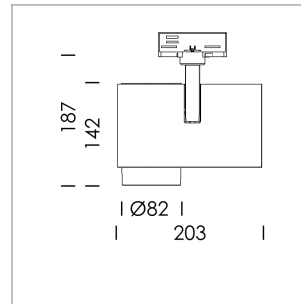

Ontero ID

Article number: 20620047

LIGHT TECHNOLOGY

LED	COB
Light colour	SpecialMeat
Luminous flux	1350 lm
System power	23 W
Luminaire Efficiency	58 lm/W
Reflector	Spot
Beam angle	20°

LUMINAIRE

Rotation angle	330°
Swivel angle	90°
Weight	1.3 kg
Protection rating . class	IP 20 . I
Luminaire colour	stratoblack

OPTIONEEL

RAL-colours, NCS-colours (powder coating or wet spraying) on inquiry, surface alloys on inquiry, honeycomb louver

Surface-mounted luminaire with LED, rated life of the LED L80/B10 > 50000 h, chromaticity tolerance 2 SDCM (initial), LED hybrid technology, 3D silicone lens to reduce the proportion of scattered light, reflector with circular light distribution pattern, reflector pure aluminium 99,99% in MIRO-Silver®, segmented and faceted, exchangeable reflector unit in high-sheen black plastic, with glass cover, rotation angle 330°, swivel angle 90°, luminaire housing die-cast aluminium, powder-coated, stratoblack

1.0 m	0.34	7850.0
2.0 m	0.68	1963.0
3.0 m	1.02	873.0
4.0 m	1.36	491.0
5.0 m	1.70	314.0
	Ø (m)	E0(0°)(lx)