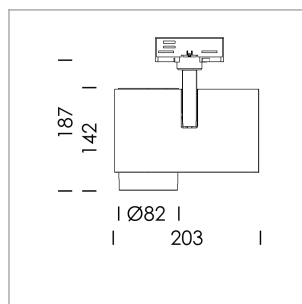

Ontero ID

Article number: 20620056

LIGHT TECHNOLOGY

LED	COB
Light colour	Fish-Seafood
Luminous flux	1590 lm
System power	23 W
Luminaire Efficiency	68 lm/W
Reflector	Spot
Beam angle	20°

LUMINAIRE

Rotation angle	330°
Swivel angle	90°
Weight	1.3 kg
Protection rating . class	IP 20 . I
Luminaire colour	stratosilver

OPTIONEEL

RAL-colours, NCS-colours (powder coating or wet spraying) on inquiry, surface alloys on inquiry, honeycomb louver

Surface-mounted luminaire with LED, rated life of the LED L80/B10 > 50000 h, chromaticity tolerance 2 SDCM (initial), LED hybrid technology, 3D silicone lens to reduce the proportion of scattered light, reflector with circular light distribution pattern, reflector pure aluminium 99,99% in MIRO-Silver®, segmented and faceted, exchangeable reflector unit in high-sheen black plastic, with glass cover, rotation angle 330°, swivel angle 90°, luminaire housing die-cast aluminium, powder-coated, stratosilver

1.0 m	0.34	9674.5
2.0 m	0.68	2418.6
3.0 m	1.02	1074.9
4.0 m	1.36	604.7
5.0 m	1.70	387.0
	Ø (m)	E0(0°) [lx]