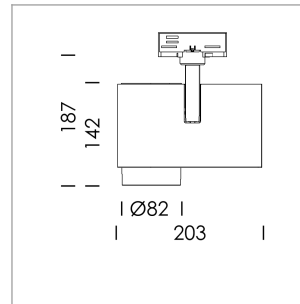

Ontero ID

Article number: 20620070

LIGHT TECHNOLOGY

LED	COB
Light colour	GoldenBread
Luminous flux	2350 lm
System power	23 W
Luminaire Efficiency	102 lm/W
Reflector	Spot
Beam angle	20°

LUMINAIRE

Rotation angle	330°
Swivel angle	90°
Weight	1.3 kg
Protection rating . class	IP 20 . I
Luminaire colour	stratowhite

OPTIONEEL

RAL-colours, NCS-colours (powder coating or wet spraying) on inquiry, surface alloys on inquiry, honeycomb louver

Surface-mounted luminaire with LED, rated life of the LED L80/B10 > 50000 h, chromaticity tolerance 3 SDCM (initial), LED hybrid technology, 3D silicone lens to reduce the proportion of scattered light, reflector with circular light distribution pattern, reflector pure aluminium 99,99% in MIRO-Silver®, segmented and faceted, exchangeable reflector unit in high-sheen black plastic, with glass cover, rotation angle 330°, swivel angle 90°, luminaire housing die-cast aluminium, powder-coated, stratowhite

1.0 m	0.34	14298.8
2.0 m	0.68	3574.7
3.0 m	1.02	1588.8
4.0 m	1.36	893.7
5.0 m	1.70	572.0
	Ø (m)	E0(0°) [lx]