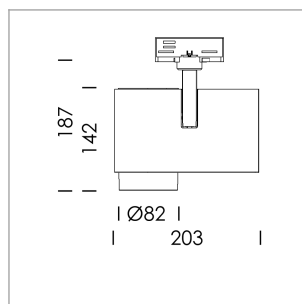

Ontero ID

Article number: 20620104

LIGHT TECHNOLOGY

LED	COB
Light colour	Fish-Seafood
Luminous flux	2470 lm
System power	41 W
Luminaire Efficiency	60 lm/W
Reflector	Spot
Beam angle	20°

LUMINAIRE

Rotation angle	330°
Swivel angle	90°
Weight	1.3 kg
Protection rating . class	IP 20 . I
Luminaire colour	stratowhite

OPTIONEEL

RAL-colours, NCS-colours (powder coating or wet spraying) on inquiry, surface alloys on inquiry, honeycomb louver

Surface-mounted luminaire with LED, rated life of the LED L80/B10 > 50000 h, chromaticity tolerance 2 SDCM (initial), LED hybrid technology, 3D silicone lens to reduce the proportion of scattered light, reflector with circular light distribution pattern, reflector pure aluminium 99,99% in MIRO-Silver®, segmented and faceted, exchangeable reflector unit in high-sheen black plastic, with glass cover, rotation angle 330°, swivel angle 90°, luminaire housing die-cast aluminium, powder-coated, stratowhite