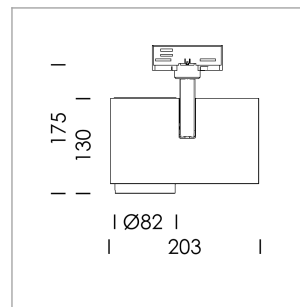

Ontero ID

Article number: 20630022

LIGHT TECHNOLOGY

LED	COB
Light colour	GoldenBread
Luminous flux	1630 lm
System power	15 W
Luminaire Efficiency	109 lm/W
Reflector	Medium
Beam angle	25°

LUMINAIRE

Rotation angle	330°
Swivel angle	90°
Weight	1.3 kg
Protection rating . class	IP 20 . I
Luminaire colour	stratosilver

OPTIONEEL

RAL-colours, NCS-colours (powder coating or wet spraying) on inquiry, surface alloys on inquiry, honeycomb louver

Surface-mounted luminaire with LED, rated life of the LED L80/B10 > 50000 h, chromaticity tolerance 3 SDCM (initial), LED hybrid technology, 3D silicone lens to reduce the proportion of scattered light, reflector with circular light distribution pattern, reflector pure aluminium 99,99% in MIRO-Silver®, segmented and faceted, exchangeable reflector unit in high-sheen black plastic, with glass cover, rotation angle 330°, swivel angle 90°, luminaire housing die-cast aluminium, powder-coated, stratosilver