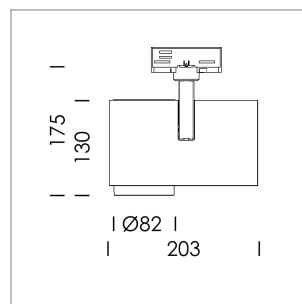

### LIGHT TECHNOLOGY

LED	COB
Light colour	BeCool
Luminous flux	2020 lm
System power	23 W
Luminaire Efficiency	88 lm/W
Reflector	Medium
Beam angle	25°

### LUMINAIRE

Rotation angle	330°
Swivel angle	90°
Weight	1.3 kg
Protection rating . class	IP 20 . I
Luminaire colour	stratoblack

### OPTIONEEL

RAL-colours, NCS-colours (powder coating or wet spraying) on inquiry, surface alloys on inquiry, honeycomb louver

Surface-mounted luminaire with LED, rated life of the LED L80/B10 > 50000 h, colour rendering index CRI > 96, chromaticity tolerance 3 SDCM (initial), LED hybrid technology, 3D silicone lens to reduce the proportion of scattered light, reflector with circular light distribution pattern, reflector pure aluminium 99,99% in MIRO-Silver®, segmented and faceted, exchangeable reflector unit in high-sheen black plastic, with glass cover, rotation angle 330°, swivel angle 90°, luminaire housing die-cast aluminium, powder-coated, stratoblack