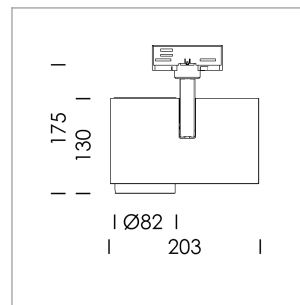

Ontero ID

Article number: 20630046

LIGHT TECHNOLOGY

LED	COB
Light colour	GoldenBread
Luminous flux	2330 lm
System power	23 W
Luminaire Efficiency	101 lm/W
Reflector	Medium
Beam angle	25°

LUMINAIRE

Rotation angle	330°
Swivel angle	90°
Weight	1.3 kg
Protection rating . class	IP 20 . I
Luminaire colour	stratoblack

OPTIONAL

RAL-colours, NCS-colours (powder coating or wet spraying) on inquiry, surface alloys on inquiry, honeycomb louver

Surface-mounted luminaire with LED, rated life of the LED L80/B10 > 50000 h, chromaticity tolerance 3 SDCM (initial), LED hybrid technology, 3D silicone lens to reduce the proportion of scattered light, reflector with circular light distribution pattern, reflector pure aluminium 99,99% in MIRO-Silver®, segmented and faceted, exchangeable reflector unit in high-sheen black plastic, with glass cover, rotation angle 330°, swivel angle 90°, luminaire housing die-cast aluminium, powder-coated, stratoblack

Multiadapter black, inclusive driver unit: 220-240 V~ / 50-60 Hz, max. 34 luminaires per circuit (B16A fuse)

Note: All data are typical values. System features may change with product improvements due to technical advances. Errors excepted.