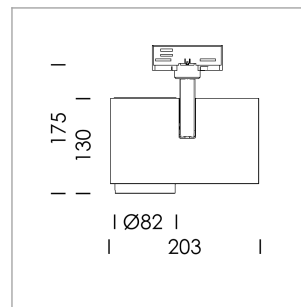

### LIGHT TECHNOLOGY

LED	COB
Light colour	BeCool
Luminous flux	1430 lm
System power	15 W
Luminaire Efficiency	95 lm/W
Reflector	Flood
Beam angle	44°

### LUMINAIRE

Rotation angle	330°
Swivel angle	90°
Weight	1.3 kg
Protection rating . class	IP 20 . I
Luminaire colour	stratoblack

### OPTIONAL

RAL-colours, NCS-colours (powder coating or wet spraying) on inquiry, surface alloys on inquiry, honeycomb louver

Surface-mounted luminaire with LED, rated life of the LED L80/B10 > 50000 h, colour rendering index CRI > 96, chromaticity tolerance 3 SDCM (initial), reflector with circular light distribution pattern, reflector pure aluminium 99,99% in MIRO-Silver®, segmented and faceted, exchangeable reflector unit in high-sheen black plastic, with glass cover, rotation angle 330°, swivel angle 90°, luminaire housing die-cast aluminium, powder-coated, stratoblack