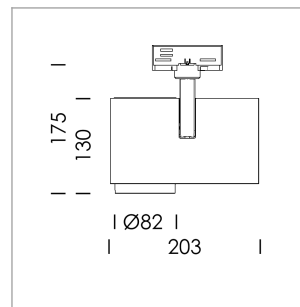

### LIGHT TECHNOLOGY

LED	COB
Light colour	BeCool
Luminous flux	1430 lm
System power	15 W
Luminaire Efficiency	95 lm/W
Reflector	Flood
Beam angle	44°

### LUMINAIRE

Rotation angle	330°
Swivel angle	90°
Weight	1.3 kg
Protection rating . class	IP 20 . I
Luminaire colour	stratowhite

### OPTIONAL

RAL-colours, NCS-colours (powder coating or wet spraying) on inquiry, surface alloys on inquiry, honeycomb louver

Surface-mounted luminaire with LED, rated life of the LED L80/B10 > 50000 h, colour rendering index CRI > 96, chromaticity tolerance 3 SDCM (initial), reflector with circular light distribution pattern, reflector pure aluminium 99,99% in MIRO-Silver®, segmented and faceted, exchangeable reflector unit in high-sheen black plastic, with glass cover, rotation angle 330°, swivel angle 90°, luminaire housing die-cast aluminium, powder-coated, stratowhite