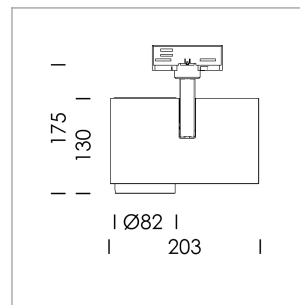

Ontero ID

Article number: 20640034

LIGHT TECHNOLOGY

LED	COB
Light colour	GoldenBread
Luminous flux	1690 lm
System power	15 W
Luminaire Efficiency	113 lm/W
Reflector	Flood
Beam angle	44°

LUMINAIRE

Rotation angle	330°
Swivel angle	90°
Weight	1.3 kg
Protection rating . class	IP 20 . I
Luminaire colour	stratowhite

OPTIONAL

RAL-colours, NCS-colours (powder coating or wet spraying) on inquiry, surface alloys on inquiry, honeycomb louver

Surface-mounted luminaire with LED, rated life of the LED L80/B10 > 50000 h, chromaticity tolerance 3 SDCM (initial), reflector with circular light distribution pattern, reflector pure aluminium 99,99% in MIRO-Silver®, segmented and faceted, exchangeable reflector unit in high-sheen black plastic, with glass cover, rotation angle 330°, swivel angle 90°, luminaire housing die-cast aluminium, powder-coated, stratowhite