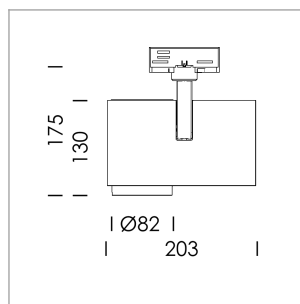

Ontero ID

Article number: 20640042

LIGHT TECHNOLOGY

LED	COB
Light colour	BeCool
Luminous flux	2090 lm
System power	23 W
Luminaire Efficiency	91 lm/W
Reflector	Flood
Beam angle	44°

LUMINAIRE

Rotation angle	330°
Swivel angle	90°
Weight	1.3 kg
Protection rating . class	IP 20 . I
Luminaire colour	stratoblack

OPTIONAL

RAL-colours, NCS-colours (powder coating or wet spraying) on inquiry, surface alloys on inquiry, honeycomb louver

Surface-mounted luminaire with LED, rated life of the LED L80/B10 > 50000 h, colour rendering index CRI > 96, chromaticity tolerance 3 SDCM (initial), reflector with circular light distribution pattern, reflector pure aluminium 99,99% in MIRO-Silver®, segmented and faceted, exchangeable reflector unit in high-sheen black plastic, with glass cover, rotation angle 330°, swivel angle 90°, luminaire housing die-cast aluminium, powder-coated, stratoblack