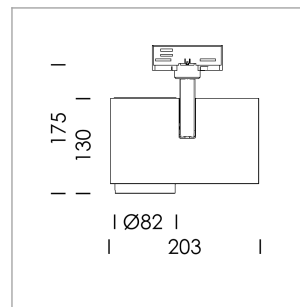

Ontero ID

Article number: 20640059

LIGHT TECHNOLOGY

LED	COB
Light colour	SpecialMeat
Luminous flux	1380 lm
System power	23 W
Luminaire Efficiency	59 lm/W
Reflector	Flood
Beam angle	44°

LUMINAIRE

Rotation angle	330°
Swivel angle	90°
Weight	1.3 kg
Protection rating . class	IP 20 . I
Luminaire colour	stratosilver

OPTIONAL

RAL-colours, NCS-colours (powder coating or wet spraying) on inquiry, surface alloys on inquiry, honeycomb louver

Surface-mounted luminaire with LED, rated life of the LED L80/B10 > 50000 h, chromaticity tolerance 2 SDCM (initial), reflector with circular light distribution pattern, reflector pure aluminium 99,99% in MIRO-Silver®, segmented and faceted, exchangeable reflector unit in high-sheen black plastic, with glass cover, rotation angle 330°, swivel angle 90°, luminaire housing die-cast aluminium, powder-coated, stratosilver