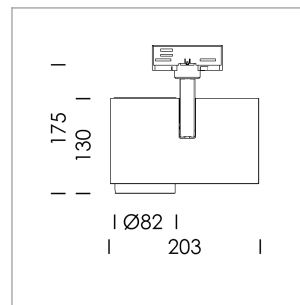

Ontero ID

Article number: 20640078

LIGHT TECHNOLOGY

LED	COB
Light colour	BeCool
Luminous flux	3440 lm
System power	41 W
Luminaire Efficiency	82 lm/W
Reflector	Flood
Beam angle	44°

LUMINAIRE

Rotation angle	330°
Swivel angle	90°
Weight	1.3 kg
Protection rating . class	IP 20 . I
Luminaire colour	stratoblack

OPTIONAL

RAL-colours, NCS-colours (powder coating or wet spraying) on inquiry, surface alloys on inquiry, honeycomb louver

Surface-mounted luminaire with LED, rated life of the LED L80/B10 > 50000 h, colour rendering index CRI > 96, chromaticity tolerance 3 SDCM (initial), reflector with circular light distribution pattern, reflector pure aluminium 99,99% in MIRO-Silver®, segmented and faceted, exchangeable reflector unit in high-sheen black plastic, with glass cover, rotation angle 330°, swivel angle 90°, luminaire housing die-cast aluminium, powder-coated, stratoblack