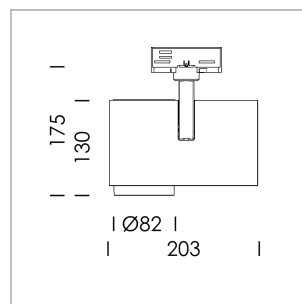

Ontero ID

Article number: 20640095

LIGHT TECHNOLOGY

LED	COB
Light colour	SpecialMeat
Luminous flux	2150 lm
System power	41 W
Luminaire Efficiency	52 lm/W
Reflector	Flood
Beam angle	44°

LUMINAIRE

Rotation angle	330°
Swivel angle	90°
Weight	1.3 kg
Protection rating . class	IP 20 . I
Luminaire colour	stratosilver

OPTIONAL

RAL-colours, NCS-colours (powder coating or wet spraying) on inquiry, surface alloys on inquiry, honeycomb louver

Surface-mounted luminaire with LED, rated life of the LED L80/B10 > 50000 h, chromaticity tolerance 2 SDCM (initial), reflector with circular light distribution pattern, reflector pure aluminium 99,99% in MIRO-Silver®, segmented and faceted, exchangeable reflector unit in high-sheen black plastic, with glass cover, rotation angle 330°, swivel angle 90°, luminaire housing die-cast aluminium, powder-coated, stratosilver