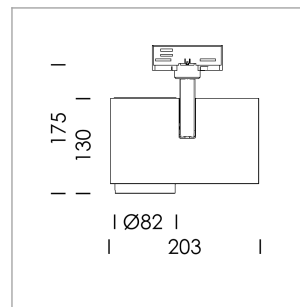

Ontero ID

Article number: 20640106

LIGHT TECHNOLOGY

LED	COB
Light colour	GoldenBread
Luminous flux	3770 lm
System power	41 W
Luminaire Efficiency	92 lm/W
Reflector	Flood
Beam angle	44°

LUMINAIRE

Rotation angle	330°
Swivel angle	90°
Weight	1.3 kg
Protection rating . class	IP 20 . I
Luminaire colour	stratowhite

OPTIONAL

RAL-colours, NCS-colours (powder coating or wet spraying) on inquiry, surface alloys on inquiry, honeycomb louver

Surface-mounted luminaire with LED, rated life of the LED L80/B10 > 50000 h, chromaticity tolerance 3 SDCM (initial), reflector with circular light distribution pattern, reflector pure aluminium 99,99% in MIRO-Silver®, segmented and faceted, exchangeable reflector unit in high-sheen black plastic, with glass cover, rotation angle 330°, swivel angle 90°, luminaire housing die-cast aluminium, powder-coated, stratowhite