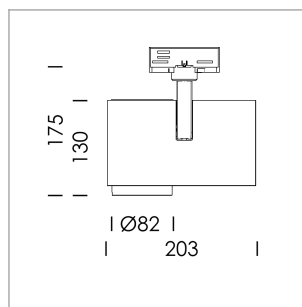

Ontero ID

Article number: 20650035

LIGHT TECHNOLOGY

LED	COB
Light colour	SpecialMeat
Luminous flux	940 lm
System power	15 W
Luminaire Efficiency	59 lm/W
Reflector	OvalBasic
Beam angle	60° x 40°

LUMINAIRE

Rotation angle	330°
Swivel angle	90°
Weight	1.3 kg
Protection rating . class	IP 20 . I
Luminaire colour	stratowhite

OPTIONAL

RAL-colours, NCS-colours (powder coating or wet spraying) on inquiry, surface alloys on inquiry, honeycomb louver

Surface-mounted luminaire with LED, rated life of the LED L80/B10 > 50000 h, chromaticity tolerance 2 SDCM (initial), LED hybrid technology, 3D silicone lens to reduce the proportion of scattered light, reflector with oval light distribution pattern, reflector pure aluminium 99,99% in MIRO-Silver®, segmented, exchangeable reflector unit in high-sheen black plastic, with glass cover, rotation angle 330°, swivel angle 90°, luminaire housing die-cast aluminium, powder-coated, stratowhite

Multiadapter black, inclusive driver unit: 220-240 V~ / 50-60 Hz, max. 34 luminaires per circuit (B16A fuse)

Note: All data are typical values. System features may change with product improvements due to technical advances. Errors excepted.