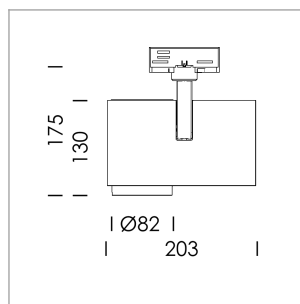

Ontero ID

Article number: 20650046

LIGHT TECHNOLOGY

LED	COB
Light colour	GoldenBread
Luminous flux	2330 lm
System power	23 W
Luminaire Efficiency	101 lm/W
Reflector	OvalBasic
Beam angle	60° x 40°

LUMINAIRE

Rotation angle	330°
Swivel angle	90°
Weight	1.3 kg
Protection rating . class	IP 20 . I
Luminaire colour	stratoblack

OPTIONAL

RAL-colours, NCS-colours (powder coating or wet spraying) on inquiry, surface alloys on inquiry, honeycomb louver

Surface-mounted luminaire with LED, rated life of the LED L80/B10 > 50000 h, chromaticity tolerance 3 SDCM (initial), LED hybrid technology, 3D silicone lens to reduce the proportion of scattered light, reflector with oval light distribution pattern, reflector pure aluminium 99,99% in MIRO-Silver®, segmented, exchangeable reflector unit in high-sheen black plastic, with glass cover, rotation angle 330°, swivel angle 90°, luminaire housing die-cast aluminium, powder-coated, stratoblack

Multiadapter black, inclusive driver unit: 220-240 V~ / 50-60 Hz, max. 34 luminaires per circuit (B16A fuse)

Note: All data are typical values. System features may change with product improvements due to technical advances. Errors excepted.