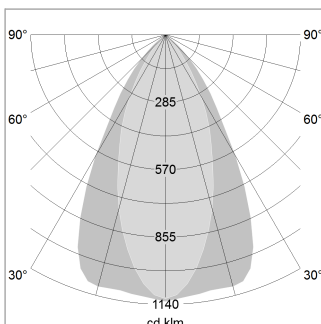

### LIGHT TECHNOLOGY

LED	COB
Light colour	GoldenBread
Luminous flux	2330 lm
System power	23 W
Luminaire Efficiency	101 lm/W
Reflector	OvalBasic
Beam angle	60° x 40°

### LUMINAIRE

Rotation angle	330°
Swivel angle	90°
Weight	1.3 kg
Protection rating . class	IP 20 . I
Luminaire colour	stratosilver

### OPTIONAL

RAL-colours, NCS-colours (powder coating or wet spraying) on inquiry, surface alloys on inquiry, honeycomb louver

Surface-mounted luminaire with LED, rated life of the LED L80/B10 > 50000 h, chromaticity tolerance 3 SDCM (initial), LED hybrid technology, 3D silicone lens to reduce the proportion of scattered light, reflector with oval light distribution pattern, reflector pure aluminium 99,99% in MIRO-Silver®, segmented, exchangeable reflector unit in high-sheen black plastic, with glass cover, rotation angle 330°, swivel angle 90°, luminaire housing die-cast aluminium, powder-coated, stratosilver

Distance (m)	Beam Diameter (m)	Beam Area (m²)	Illuminance (lx)
1.0	1.18	0.76	2630.0
2.0	2.36	1.52	657.5
3.0	3.54	2.28	292.2
4.0	4.72	3.04	164.4
5.0	5.90	3.80	105.2

Ø (m) E0(0°) [lx]