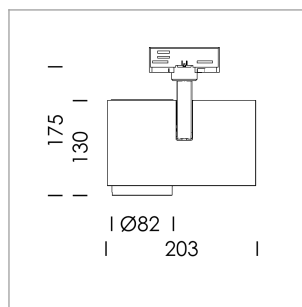

Ontero ID

Article number: 20650104

LIGHT TECHNOLOGY

LED	COB
Light colour	Fish-Seafood
Luminous flux	2440 lm
System power	41 W
Luminaire Efficiency	59 lm/W
Reflector	OvalBasic
Beam angle	60° x 40°

LUMINAIRE

Rotation angle	330°
Swivel angle	90°
Weight	1.3 kg
Protection rating . class	IP 20 . I
Luminaire colour	stratowhite

OPTIONAL

RAL-colours, NCS-colours (powder coating or wet spraying) on inquiry, surface alloys on inquiry, honeycomb louver

Surface-mounted luminaire with LED, rated life of the LED L80/B10 > 50000 h, chromaticity tolerance 2 SDCM (initial), LED hybrid technology, 3D silicone lens to reduce the proportion of scattered light, reflector with oval light distribution pattern, reflector pure aluminium 99,99% in MIRO-Silver®, segmented, exchangeable reflector unit in high-sheen black plastic, with glass cover, rotation angle 330°, swivel angle 90°, luminaire housing die-cast aluminium, powder-coated, stratowhite

Multiadapter black, inclusive driver unit: 220-240 V~ / 50-60 Hz, max. 22 luminaires per circuit (B16A fuse)

Note: All data are typical values. System features may change with product improvements due to technical advances. Errors excepted.