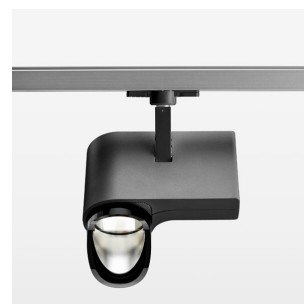

Ontero ID

Article number: 20660011

LIGHT TECHNOLOGY

LED	COB
Light colour	SpecialMeat
Luminous flux	960 lm
System power	15 W
Luminaire Efficiency	72 lm/W
Reflector	WallBeam

LUMINAIRE

Rotation angle	330°
Swivel angle	90°
Weight	1.3 kg
Protection rating . class	IP 20 . I
Luminaire colour	stratoblack

OPTIONAL

RAL-colours, NCS-colours (powder coating or wet spraying) on inquiry, surface alloys on inquiry, honeycomb louver

Surface-mounted luminaire with LED, rated life of the LED L80/B10 > 50000 h, chromaticity tolerance 2 SDCM (initial), reflector with asymmetrical light distribution pattern, primary reflector and kick reflector 99% pure aluminium in MIRO-Silver®, attachment with kick reflector to the ceiling approach of the light cone, exchangeable reflector unit in high-sheen black plastic, with glass cover, rotation angle 330°, swivel angle 90°, luminaire housing die-cast aluminium, powder-coated, stratoblack