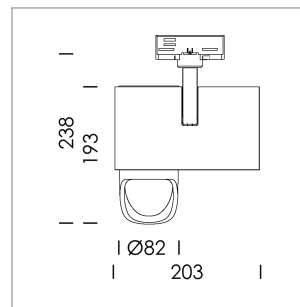

Ontero ID

Article number: 20660012

LIGHT TECHNOLOGY

LED	COB
Light colour	Sun
Luminous flux	1100 lm
System power	15 W
Luminaire Efficiency	73 lm/W
Reflector	WallBeam

LUMINAIRE

Rotation angle	330°
Swivel angle	90°
Weight	1.3 kg
Protection rating . class	IP 20 . I
Luminaire colour	stratoblack

OPTIONAL

RAL-colours, NCS-colours (powder coating or wet spraying) on inquiry, surface alloys on inquiry, honeycomb louver

Surface-mounted luminaire with LED, rated life of the LED L80/B10 > 50000 h, chromaticity tolerance 3 SDCM (initial), reflector with asymmetrical light distribution pattern, primary reflector and kick reflector 99% pure aluminium in MIRO-Silver®, attachment with kick reflector to the ceiling approach of the light cone, exchangeable reflector unit in high-sheen black plastic, with glass cover, rotation angle 330°, swivel angle 90°, luminaire housing die-cast aluminium, powder-coated, stratoblack

Multiadapter black, inclusive driver unit: 220-240 V~ / 50-60 Hz, max. 34 luminaires per circuit (B16A fuse)

Note: All data are typical values. System features may change with product improvements due to technical advances. Errors excepted.