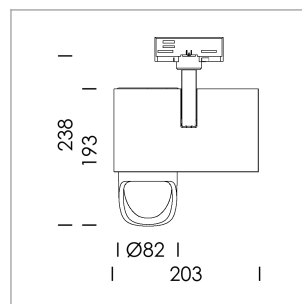

Ontero ID

Article number: 20660017

LIGHT TECHNOLOGY

LED	COB
Light colour	BeColor
Luminous flux	1510 lm
System power	15 W
Luminaire Efficiency	101 lm/W
Reflector	WallBeam

LUMINAIRE

Rotation angle	330°
Swivel angle	90°
Weight	1.3 kg
Protection rating . class	IP 20 . I
Luminaire colour	stratosilver

OPTIONAL

RAL-colours, NCS-colours (powder coating or wet spraying) on inquiry, surface alloys on inquiry, honeycomb louver

Surface-mounted luminaire with LED, rated life of the LED L80/B10 > 50000 h, colour rendering index CRI > 96, chromaticity tolerance 2 SDCM (initial), reflector with asymmetrical light distribution pattern, primary reflector and kick reflector 99% pure aluminium in MIRO-Silver®, attachment with kick reflector to the ceiling approach of the light cone, exchangeable reflector unit in high-sheen black plastic, with glass cover, rotation angle 330°, swivel angle 90°, luminaire housing die-cast aluminium, powder-coated, stratosilver

Multiadapter black, inclusive driver unit: 220-240 V~ / 50-60 Hz, max. 34 luminaires per circuit (B16A fuse)

Note: All data are typical values. System features may change with product improvements due to technical advances. Errors excepted.