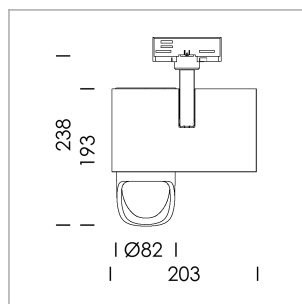

Ontero ID

Article number: 20660035

LIGHT TECHNOLOGY

LED	COB
Light colour	SpecialMeat
Luminous flux	960 lm
System power	15 W
Luminaire Efficiency	72 lm/W
Reflector	WallBeam

LUMINAIRE

Rotation angle	330°
Swivel angle	90°
Weight	1.3 kg
Protection rating . class	IP 20 . I
Luminaire colour	stratowhite

OPTIONAL

RAL-colours, NCS-colours (powder coating or wet spraying) on inquiry, surface alloys on inquiry, honeycomb louver

Surface-mounted luminaire with LED, rated life of the LED L80/B10 > 50000 h, chromaticity tolerance 2 SDCM (initial), reflector with asymmetrical light distribution pattern, primary reflector and kick reflector 99% pure aluminium in MIRO-Silver®, attachment with kick reflector to the ceiling approach of the light cone, exchangeable reflector unit in high-sheen black plastic, with glass cover, rotation angle 330°, swivel angle 90°, luminaire housing die-cast aluminium, powder-coated, stratowhite