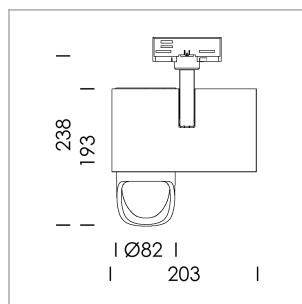

Ontero ID

Article number: 20660044

LIGHT TECHNOLOGY

LED	COB
Light colour	Fish-Seafood
Luminous flux	1480 lm
System power	23 W
Luminaire Efficiency	49 lm/W
Reflector	WallBeam

LUMINAIRE

Rotation angle	330°
Swivel angle	90°
Weight	1.3 kg
Protection rating . class	IP 20 . I
Luminaire colour	stratoblack

OPTIONEEL

RAL-colours, NCS-colours (powder coating or wet spraying) on inquiry, surface alloys on inquiry, honeycomb louver

Surface-mounted luminaire with LED, rated life of the LED L80/B10 > 50000 h, chromaticity tolerance 2 SDCM (initial), reflector with asymmetrical light distribution pattern, primary reflector and kick reflector 99% pure aluminium in MIRO-Silver®, attachment with kick reflector to the ceiling approach of the light cone, exchangeable reflector unit in high-sheen black plastic, with glass cover, rotation angle 330°, swivel angle 90°, luminaire housing die-cast aluminium, powder-coated, stratoblack

Multiadapter black, inclusive driver unit: 220-240 V~ / 50-60 Hz, max. 34 luminaires per circuit (B16A fuse)

Note: All data are typical values. System features may change with product improvements due to technical advances. Errors excepted.