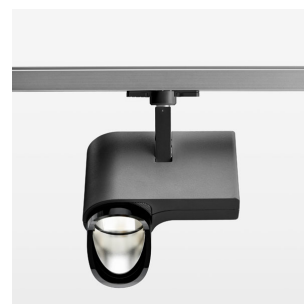

### LIGHT TECHNOLOGY

LED	COB
Light colour	Fish-Seafood
Luminous flux	1480 lm
System power	23 W
Luminaire Efficiency	49 lm/W
Reflector	WallBeam

### LUMINAIRE

Rotation angle	330°
Swivel angle	90°
Weight	1.3 kg
Protection rating . class	IP 20 . I
Luminaire colour	stratoblack

### OPTIONEEL

RAL-colours, NCS-colours (powder coating or wet spraying) on inquiry, surface alloys on inquiry, honeycomb louver

Surface-mounted luminaire with LED, rated life of the LED L80/B10 > 50000 h, chromaticity tolerance 2 SDCM (initial), reflector with asymmetrical light distribution pattern, primary reflector and kick reflector 99% pure aluminium in MIRO-Silver®, attachment with kick reflector to the ceiling approach of the light cone, exchangeable reflector unit in high-sheen black plastic, with glass cover, rotation angle 330°, swivel angle 90°, luminaire housing die-cast aluminium, powder-coated, stratoblack