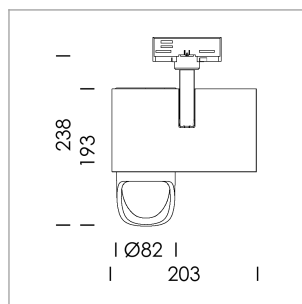

### LIGHT TECHNOLOGY

LED	COB
Light colour	BeColor
Luminous flux	2160 lm
System power	23 W
Luminaire Efficiency	94 lm/W
Reflector	WallBeam

### LUMINAIRE

Rotation angle	330°
Swivel angle	90°
Weight	1.3 kg
Protection rating . class	IP 20 . I
Luminaire colour	stratosilver

### OPTIONAL

RAL-colours, NCS-colours (powder coating or wet spraying) on inquiry, surface alloys on inquiry, honeycomb louver

Surface-mounted luminaire with LED, rated life of the LED L80/B10 > 50000 h, colour rendering index CRI > 96, chromaticity tolerance 2 SDCM (initial), reflector with asymmetrical light distribution pattern, primary reflector and kick reflector 99% pure aluminium in MIRO-Silver®, attachment with kick reflector to the ceiling approach of the light cone, exchangeable reflector unit in high-sheen black plastic, with glass cover, rotation angle 330°, swivel angle 90°, luminaire housing die-cast aluminium, powder-coated, stratosilver