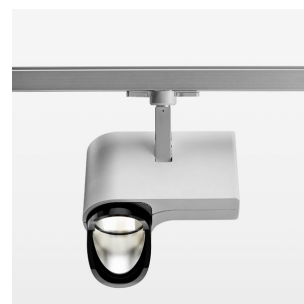

### LIGHT TECHNOLOGY

LED	COB
Light colour	BeColor
Luminous flux	2160 lm
System power	23 W
Luminaire Efficiency	94 lm/W
Reflector	WallBeam

### LUMINAIRE

Rotation angle	330°
Swivel angle	90°
Weight	1.3 kg
Protection rating . class	IP 20 . I
Luminaire colour	stratosilver

### OPTIONAL

RAL-colours, NCS-colours (powder coating or wet spraying) on inquiry, surface alloys on inquiry, honeycomb louver

Surface-mounted luminaire with LED, rated life of the LED L80/B10 > 50000 h, colour rendering index CRI > 96, chromaticity tolerance 2 SDCM (initial), reflector with asymmetrical light distribution pattern, primary reflector and kick reflector 99% pure aluminium in MIRO-Silver®, attachment with kick reflector to the ceiling approach of the light cone, exchangeable reflector unit in high-sheen black plastic, with glass cover, rotation angle 330°, swivel angle 90°, luminaire housing die-cast aluminium, powder-coated, stratosilver