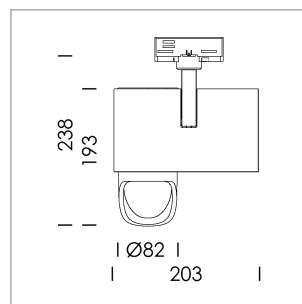

Ontero ID

Article number: 20660056

LIGHT TECHNOLOGY

LED	COB
Light colour	Fish-Seafood
Luminous flux	1480 lm
System power	23 W
Luminaire Efficiency	49 lm/W
Reflector	WallBeam

LUMINAIRE

Rotation angle	330°
Swivel angle	90°
Weight	1.3 kg
Protection rating . class	IP 20 . I
Luminaire colour	stratosilver

OPTIONAL

RAL-colours, NCS-colours (powder coating or wet spraying) on inquiry, surface alloys on inquiry, honeycomb louver

Surface-mounted luminaire with LED, rated life of the LED L80/B10 > 50000 h, chromaticity tolerance 2 SDCM (initial), reflector with asymmetrical light distribution pattern, primary reflector and kick reflector 99% pure aluminium in MIRO-Silver®, attachment with kick reflector to the ceiling approach of the light cone, exchangeable reflector unit in high-sheen black plastic, with glass cover, rotation angle 330°, swivel angle 90°, luminaire housing die-cast aluminium, powder-coated, stratosilver