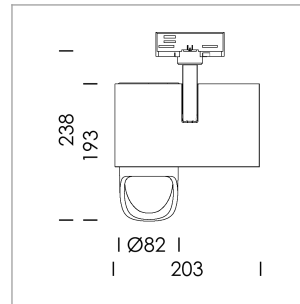

Ontero ID

Article number: 20660070

LIGHT TECHNOLOGY

LED	COB
Light colour	GoldenBread
Luminous flux	2370 lm
System power	23 W
Luminaire Efficiency	103 lm/W
Reflector	WallBeam

LUMINAIRE

Rotation angle	330°
Swivel angle	90°
Weight	1.3 kg
Protection rating . class	IP 20 . I
Luminaire colour	stratowhite

OPTIONAL

RAL-colours, NCS-colours (powder coating or wet spraying) on inquiry, surface alloys on inquiry, honeycomb louver

Surface-mounted luminaire with LED, rated life of the LED L80/B10 > 50000 h, chromaticity tolerance 3 SDCM (initial), reflector with asymmetrical light distribution pattern, primary reflector and kick reflector 99% pure aluminium in MIRO-Silver®, attachment with kick reflector to the ceiling approach of the light cone, exchangeable reflector unit in high-sheen black plastic, with glass cover, rotation angle 330°, swivel angle 90°, luminaire housing die-cast aluminium, powder-coated, stratowhite

Multiadapter black, inclusive driver unit: 220-240 V~ / 50-60 Hz, max. 34 luminaires per circuit (B16A fuse)

Note: All data are typical values. System features may change with product improvements due to technical advances. Errors excepted.