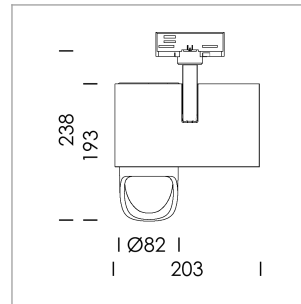

Ontero ID

Article number: 20660071

LIGHT TECHNOLOGY

LED	COB
Light colour	SpecialMeat
Luminous flux	1360 lm
System power	23 W
Luminaire Efficiency	67 lm/W
Reflector	WallBeam

LUMINAIRE

Rotation angle	330°
Swivel angle	90°
Weight	1.3 kg
Protection rating . class	IP 20 . I
Luminaire colour	stratowhite

OPTIONAL

RAL-colours, NCS-colours (powder coating or wet spraying) on inquiry, surface alloys on inquiry, honeycomb louver

Surface-mounted luminaire with LED, rated life of the LED L80/B10 > 50000 h, chromaticity tolerance 2 SDCM (initial), reflector with asymmetrical light distribution pattern, primary reflector and kick reflector 99% pure aluminium in MIRO-Silver®, attachment with kick reflector to the ceiling approach of the light cone, exchangeable reflector unit in high-sheen black plastic, with glass cover, rotation angle 330°, swivel angle 90°, luminaire housing die-cast aluminium, powder-coated, stratowhite

Multiadapter black, inclusive driver unit: 220-240 V~ / 50-60 Hz, max. 34 luminaires per circuit (B16A fuse)

Note: All data are typical values. System features may change with product improvements due to technical advances. Errors excepted.